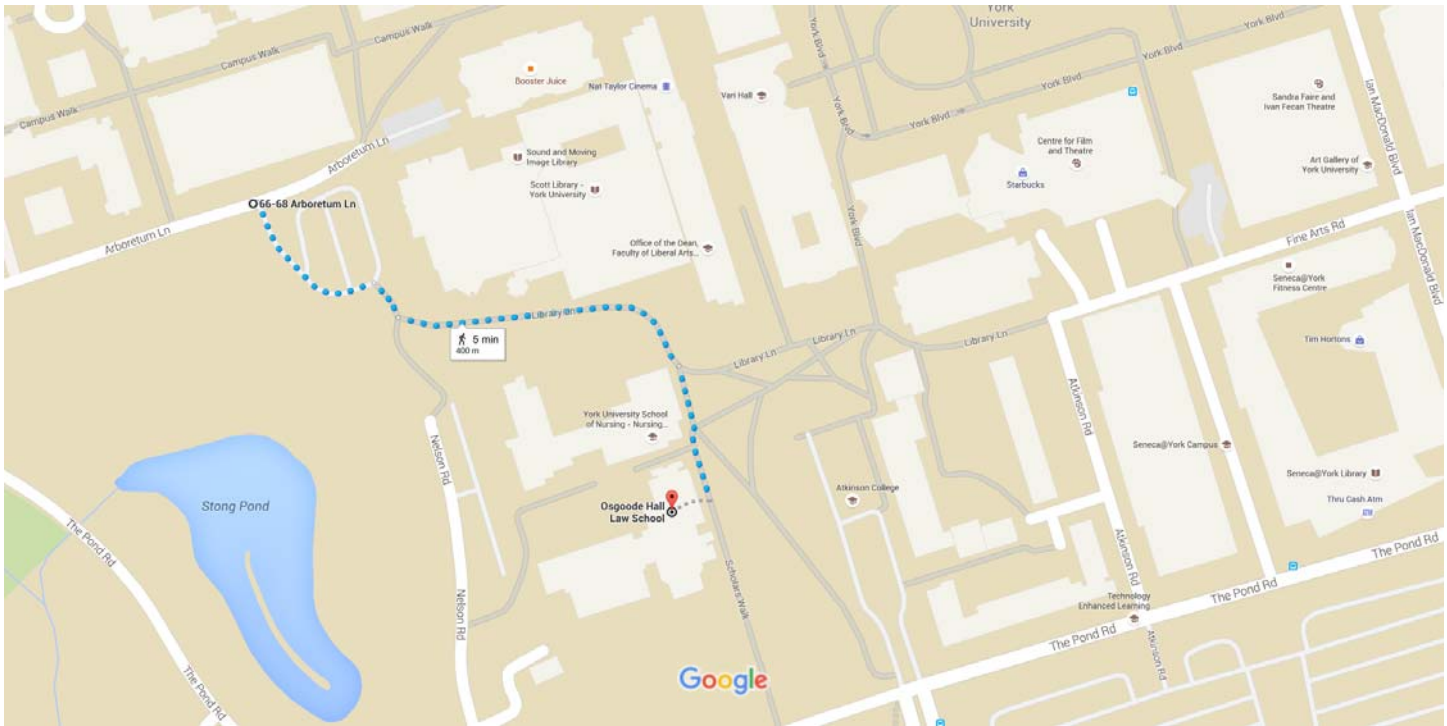

66-68 Arboretum Ln, North York, ON M3J 2S5 to Osgoode Hall Law School

Walk 400 m, 5 min

Map data ©2015 Google 20 m

66-68 Arboretum Ln

North York, ON M3J 2S5

Use caution - may involve errors or sections not suited for walking

- ↑ 1. Head east on Arboretum Ln 3 m

 - ↘ 2. Turn right toward Library Ln 95 m

 - ↘ 3. Turn right toward Library Ln 24 m

 - ↙ 4. Turn left onto Library Ln 180 m

 - ↘ 5. Slight right onto Scholars Walk 79 m
- [i](#) Destination will be on the right

Osgoode Hall Law School

4700 Keele Street, North York, ON M3J 1P3

These directions are for planning purposes only. You may find that construction projects, traffic, weather, or other events may cause conditions to differ from the map results, and you should plan your route accordingly. You must obey all signs or notices regarding your route.